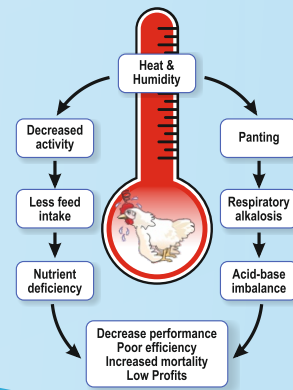

**Kill the STRESS**  
with Power

# VITAFAST<sup>®</sup> Chrom-C

Water Soluble

Coated Vitamin C with Bioactive Chromium

## Indication :

- To build up resistance against diseases
- To overcome heat stress
- Improves fertility in breeders
- Higher weight gain in broilers
- As a growth promoter in all species
- As nutritional requirement in aquaculture
- Boosts egg production in layers

## Dosage :

- **Poultry :**  
10 g to 15 g in 15 ltr. of drinking water for 1000 birds
- **Poultry feed Additive :**  
100 g to 200 g per ton of feed
- **Aquaculture :**  
200 g to 500 g per ton of feed